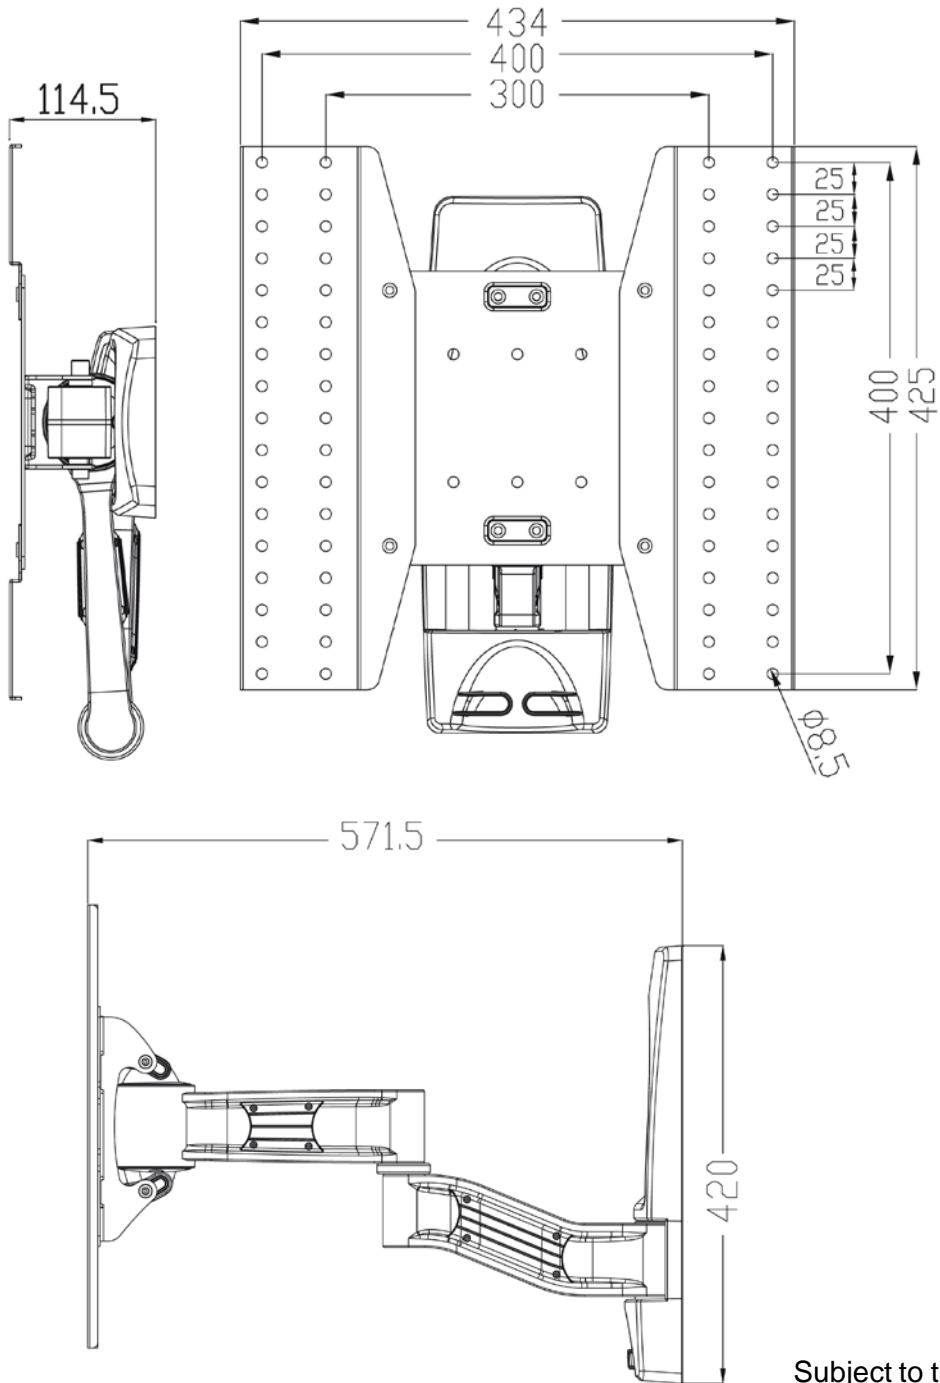

Professional DUAL ARM

32" - 47"

This Professional wall mount is ideal for heavier screens like Plasma. It features long reach, dual arms for maximum flexibility and super smooth bearings to allow finger tip adjustment. The cast aluminium arms look great, even when fully extended and built in cable management covers give a discrete installation. A drilling template is also included for easy installation.

- Double Arm Aluminium Wallmount
- High movement with smooth bearings
- For LCD / LED Screens from 32" to 47" / 81 - 119cm
- VESA: 200 / 300 / 400
- Max: 35kg
- Swivel up to +/- 90°
- Tilt up to +/- 15°
- Distance from wall :115mm to 572mm
- TÜV approved to 3 x stated weight
- Integrated Cable Management
- Black Powder Coat finish

MP 4735, Article Number. 26938

EASY TO FIT

SECURE FIXING

TILT +/- 15°

SWIVEL +/- 90°

CABLE MANAGEMENT

SMOOTH MOTION

Technical Drawing for the Wallmount MP 4735 (Art. Nr. 26938)