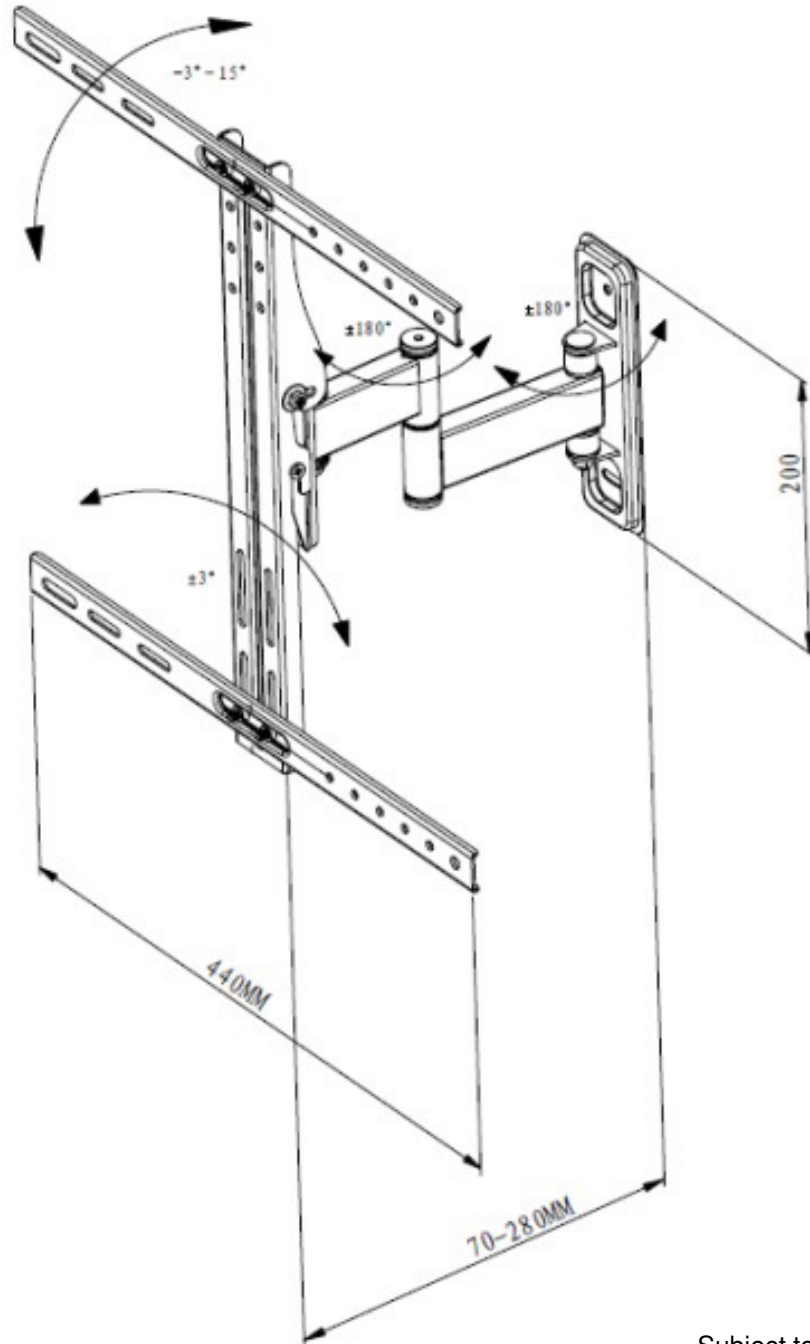

## TILT & SWING 81-119cm / 32"- 47"

**Medium tilt & swing TV wall bracket  
for screen sizes up to 47" / 119cm,  
full motion**

- For flat screen TVs from 32" to 47" / 81-119cm screen size
- VESA min. 200x200 max. 400x400
- Max. 25kg
- Swing up to +/-90°
- Tilt up to +3°/-15°
- Horizontal level correction +/-3°
- Wall distance 70-280mm
- Weight of the bracket about. 2,6kg

**WM 4725, Article-No. 34890**

**SCREEN SIZE**

**MAX VESA**

**MAX LOAD**

**TILT +3°/-15°**

**SWING +/-90°**

# TV WALL BRACKET

Technical drawing for wall bracket WM 4725 (Article-No. 34890)

Subject to technical changes