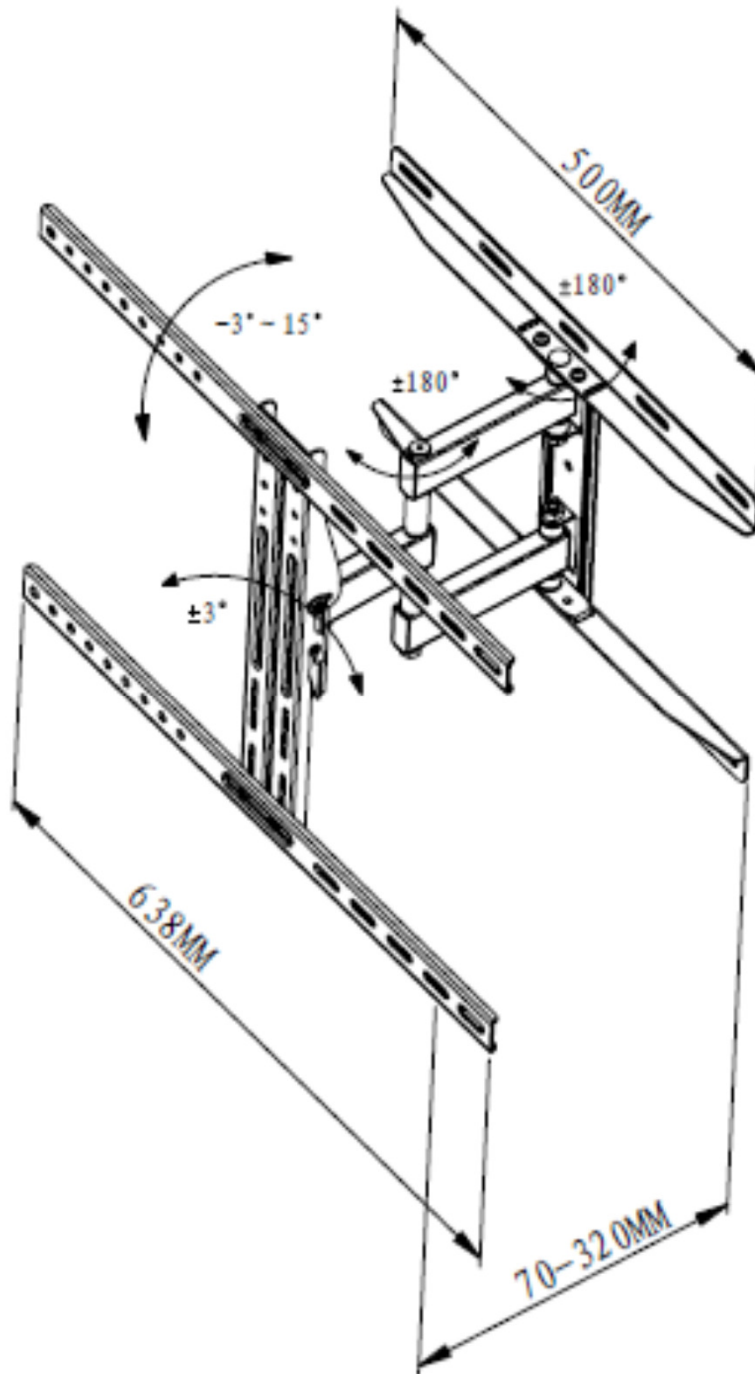

TV WALL BRACKET

Technical drawing for wall bracket WM 5545 (Article-No. 34891)

Subject to technical changes