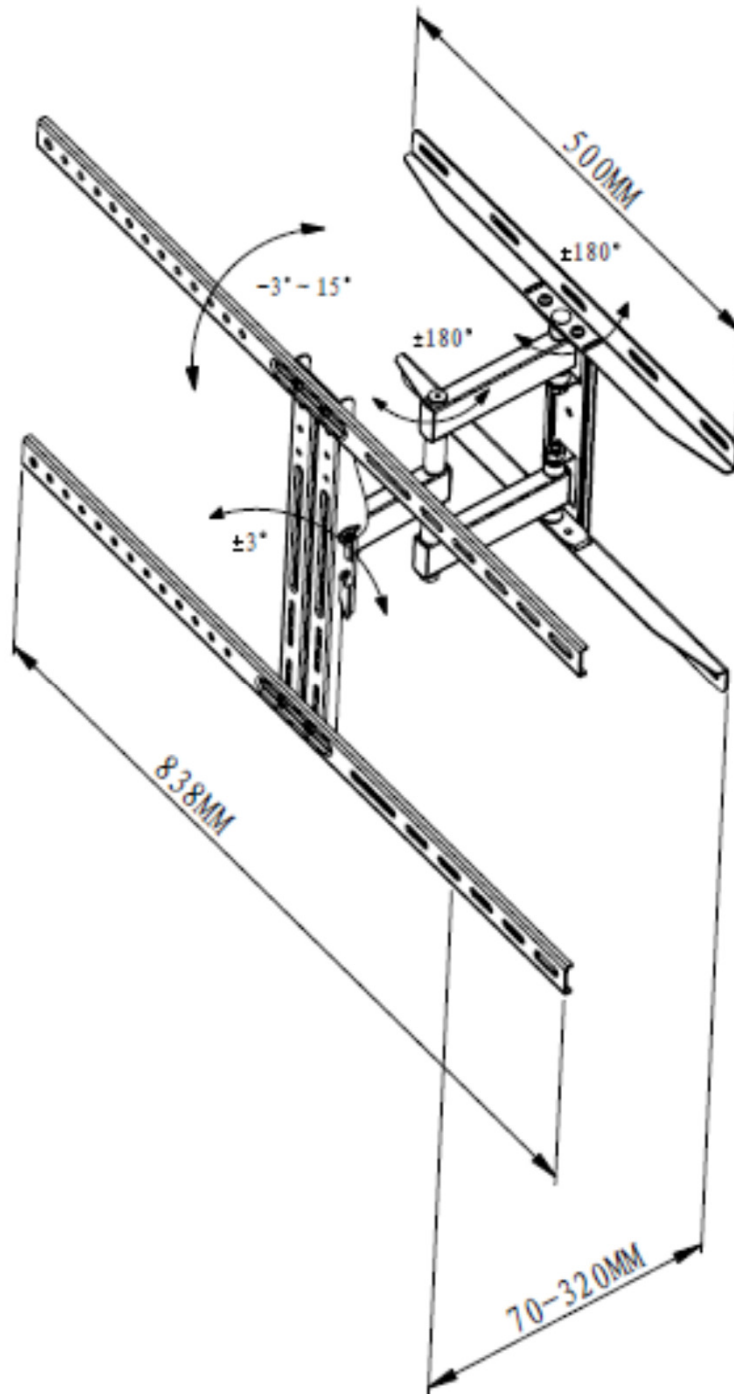

TV WALL BRACKET

TILT & SWING 101-203cm / 40"- 80"

Extra large tilt & swing TV wall bracket for screen sizes up to 80" / 203cm, full motion

- For flat screen TVs from 40" to 80" / 101-203cm screen size
- VESA min. 200x200 max. 800x400
- Max. 45kg
- Swing up to +/-90°
- Tilt up to +3°/-15°
- Horizontal level correction +/-3°
- Wall distance 70-320mm
- Weight of the bracket about. 5,5kg

WM 8045, Article-No. 34892

SCREEN SIZE

MAX VESA

MAX LOAD

TILT +3°/-15°

SWING +/-90°

TV WALL BRACKET

Technical drawing for wall bracket WM 8045 (Article-No. 34892)